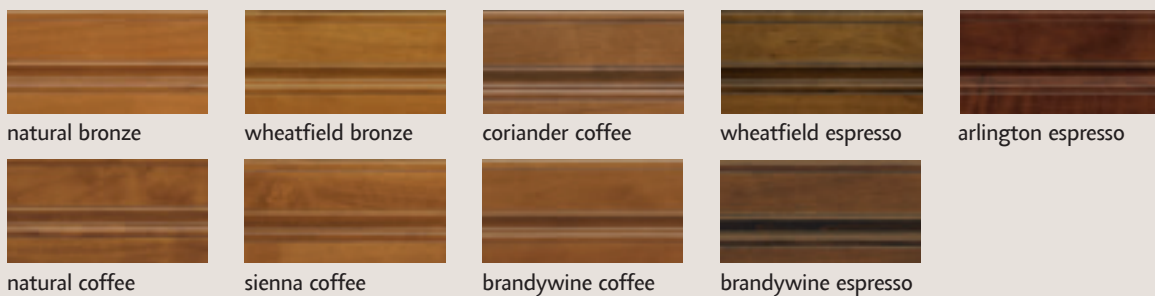

ALDER & RUSTIC ALDER

STAINS

GLAZES

HIGHLIGHTS*

SPECIALTY FINISHES

*Not available on Marquis or Della