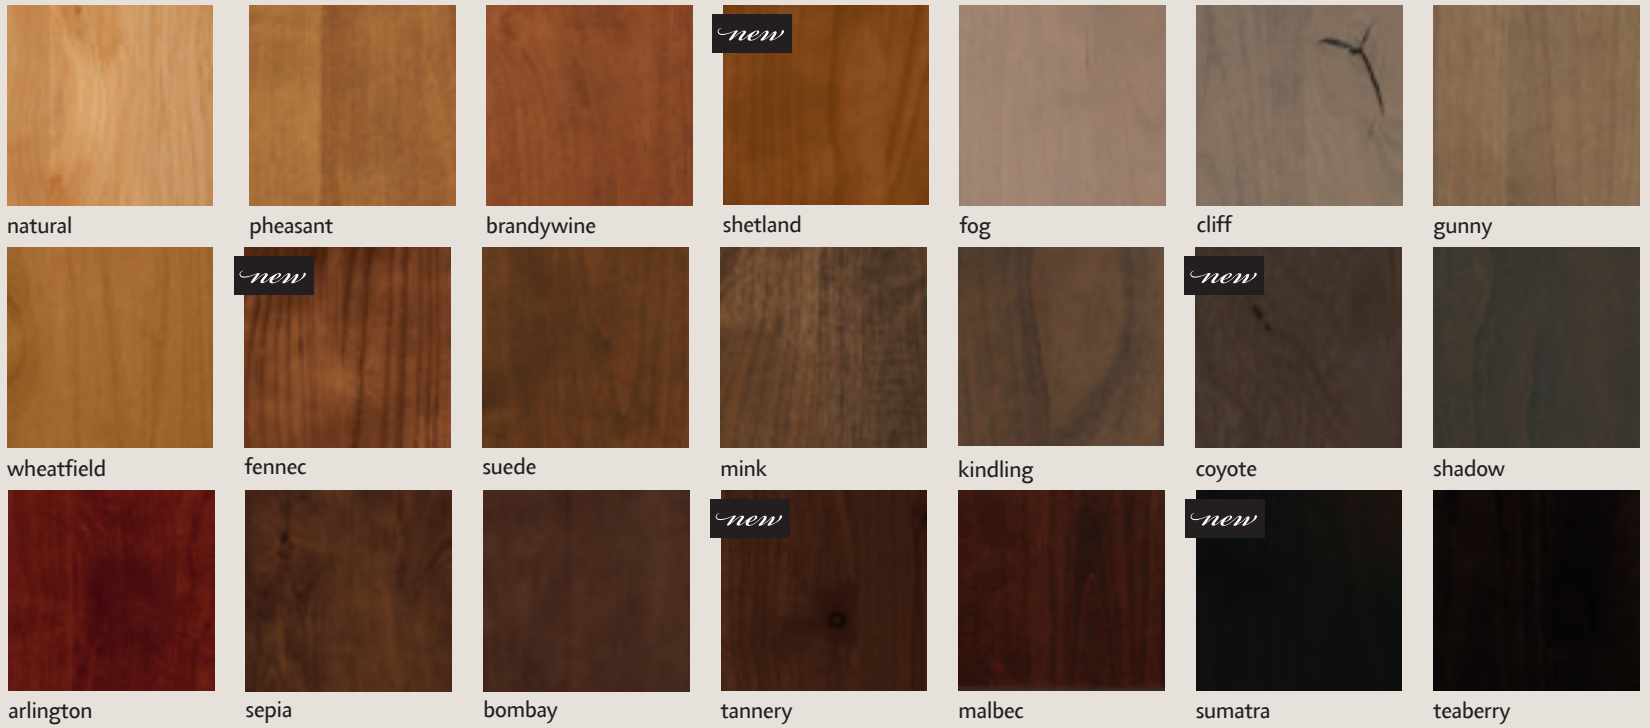

pale ivory

brown

oxide red

signal red

bordeaux

cobalt blue

turquoise

kiwi

# *finishes*

Fog, Cliff, Gunny, Pheasant, Suede, Tannery, Bombay and Sumatra

*new*

now offering  
*walnut*

Our newest species addition to the Decorá family, Walnut provides beautiful, smooth grain variations with color ranging from deep chocolate to creamy light brown. As opposed to Cherry wood which darkens over time, Walnut will mellow and lighten in color as it ages. Walnut is available in every standard stain and with glazes and highlights on the Artisan, Galleria, Harmony, Marquis, Prescott, and Sloan door styles.

# ALDER & RUSTIC ALDER

## STAINS