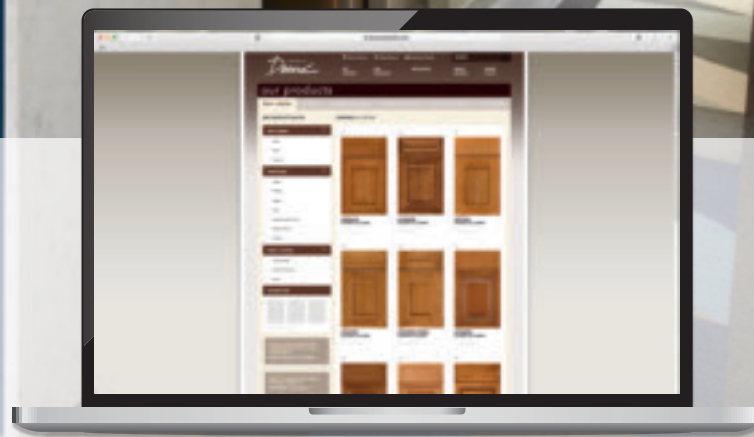

Styles, product availability and construction may vary slightly from those shown in this book due to material availability and/or design evolution. Specifications are subject to change without notice. Customer service is available if your design requires verification of product availability and specifications.

Please note that paints featuring the same color name as your cabinetry are not guaranteed to be an exact color match. When seeking to match the color of your Decorá Cabinetry, take a cabinet door to your nearest Sherwin-Williams paint store to be color matched to reduce the likelihood of color variation. Exact color matching is not guaranteed, and MasterBrand Cabinets is not responsible for color discrepancies.

Product photography and illustrations have been reproduced as accurately as printing technologies permit. To ensure highest satisfaction, we strongly recommend you view an actual sample for best color, wood grain and finish representation.

Decorá® is a certified brand in the Kitchen Cabinet Manufacturers Association (KCMA) Environmental Stewardship Program. The program recognizes companies that demonstrate an ongoing commitment to environmental practices and sustainability.

Decorá® has a Limited Lifetime Warranty.

For terms and conditions, please visit: decoracabinets.com/warranty

Cabinet Care and Cleaning Instructions: masterbrand.com/care-and-cleaning

Front cover image: Huchenson Maple White Paint

decoracabinets.com
#DecoraCabinets
© 2019 MasterBrand Cabinets, Inc. All rights reserved.

05STYLFNSH12
2019-06/CNV/12.6M