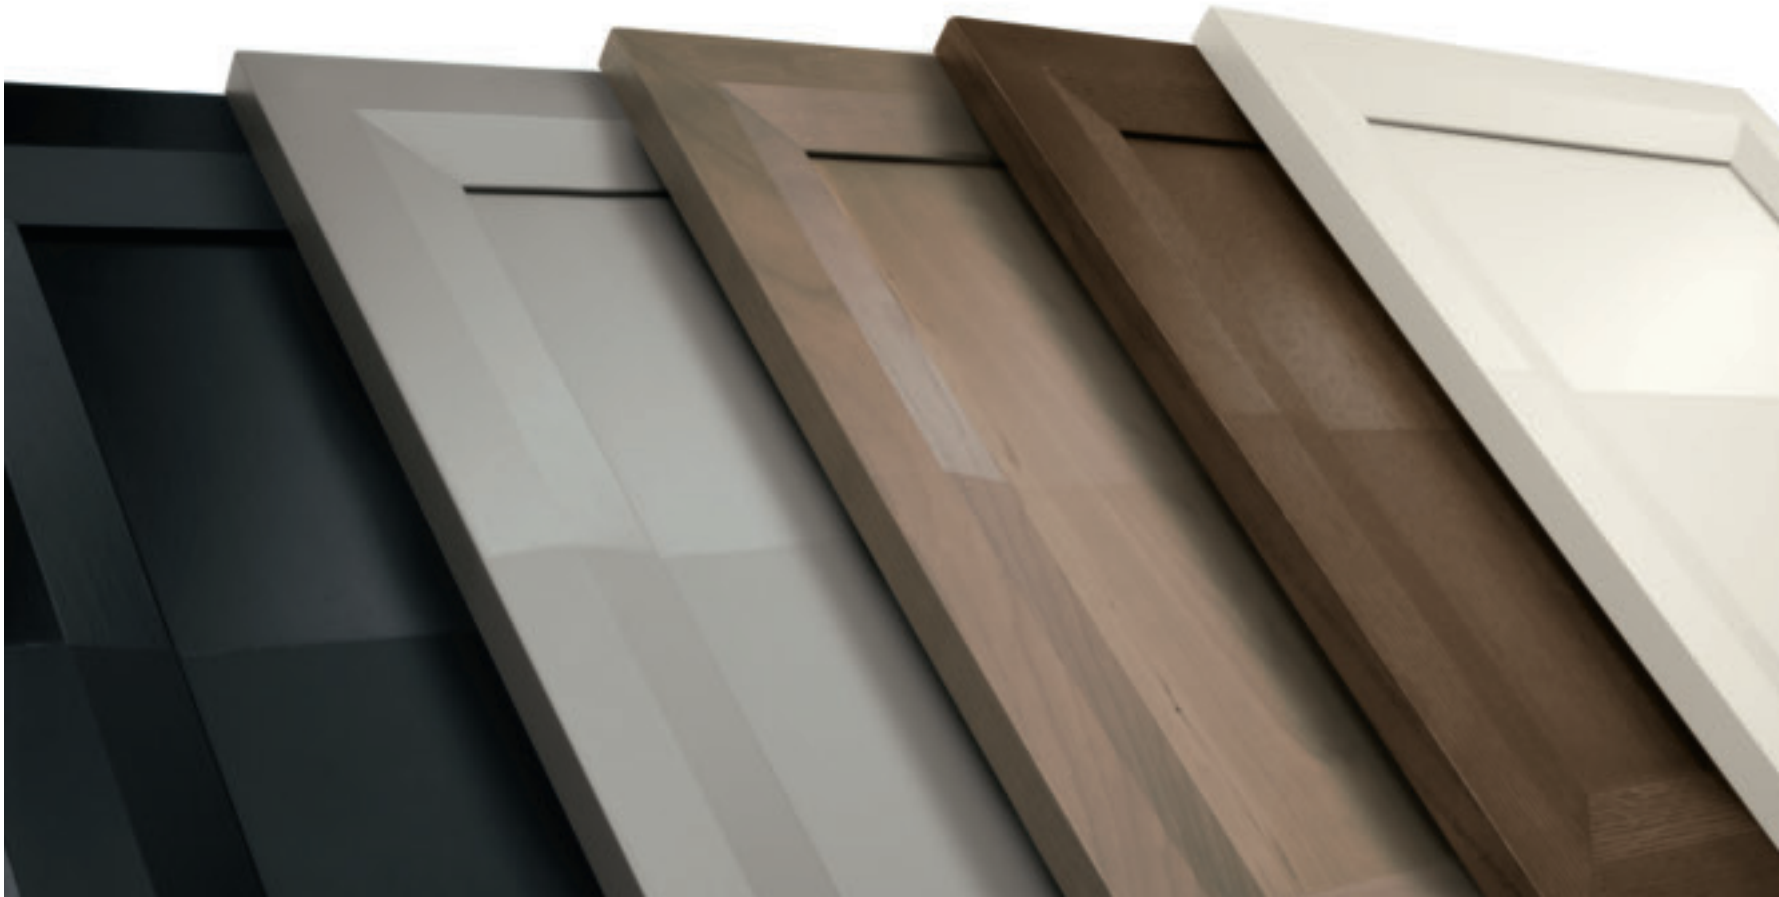

new

sheen *options*

A choice in sheen can significantly alter the appearance of a door, especially those finished with medium to dark paints and stains where matte finishes are more noticeable. We have paired a Standard Sheen (top) with our new Matte Sheen (bottom) on this Modesto Cherry Mink door to illustrate the difference. Matte Sheen is available on all paints and stains - talk to your designer about the possibilities.