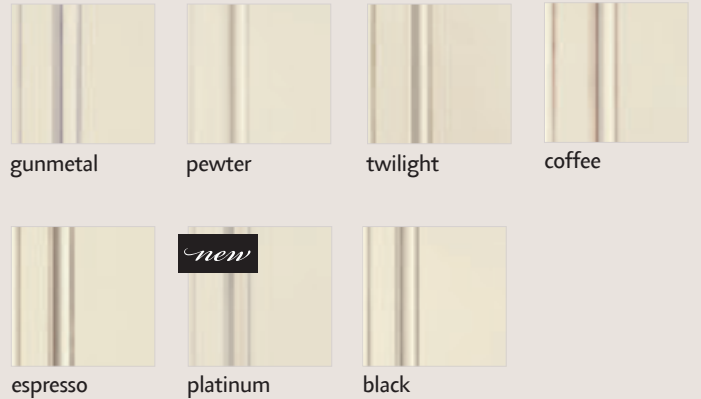

When paints are ordered, the door center panel will be constructed of Medium Density Fiberboard (MDF), except when Reserve and Reserve Plus, Vintage and Vintage Plus, brushed finishes or Jet paint are specified. MDF provides a smoother finish when painted, and is more resistant to warping, expansion, and contraction. Highlighting not available on Marquis or Della door styles.